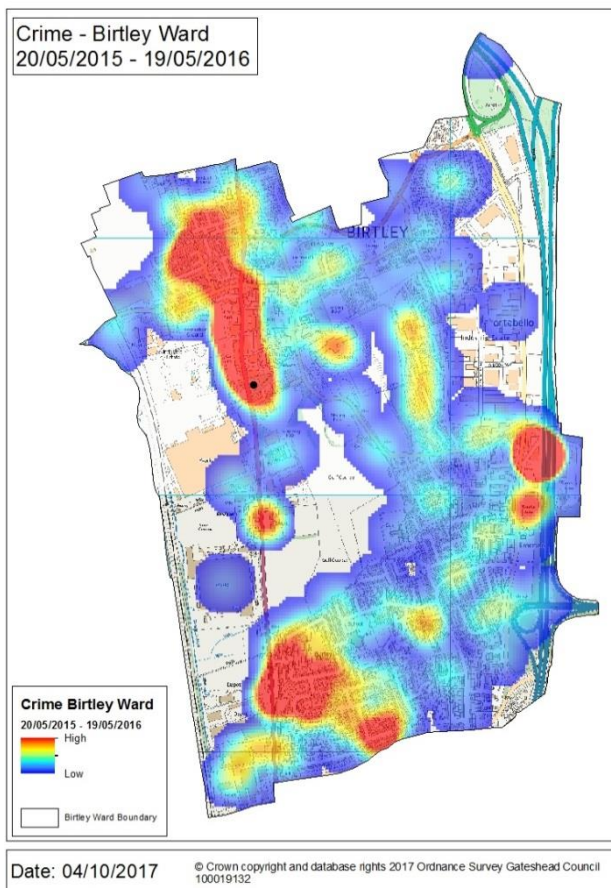

### Anti-Social Behaviour

Please note, in Gateshead, incidents of anti-social behaviour recorded by Northumbria Police during the period fell by 1%

- Between 20/05/2015 and 19/05/2016 there were 394 incidents of anti-social behaviour in the Birtley ward
- Between 20/05/2016 and 19/05/2017 there were 321 incidents of anti-social behaviour in the Birtley ward

Alcohol-related Anti-Social Behaviour  
Birtley Ward  
20/05/2015 - 19/05/2016

Date: 04/10/2017

© Crown copyright and database rights 2017 Ordnance Survey Gateshead Council  
100019132

Alcohol-related Anti-Social Behaviour  
Birtley Ward  
20/05/2016 - 19/05/2017

## Crime

Please note, in Gateshead, recorded crime during the period increased by 34%

- Between 20/05/2015 and 19/05/2016 there were 527 crimes recorded in the Birtley ward
- More than a third of recorded crimes in this ward occurred between 20:00hrs and 01:00hrs (180 crimes; 34% of total)
- Between 20/05/2016 and 19/05/2017 there were 696 crimes recorded in the Birtley ward, an increase of 32% (+169 crimes)
- The peak times for recorded crime during the latter period are 17:00hrs– 18:00hrs (53 crimes), 20:00hrs – 21:00hrs (48 crimes) and midnight – 01:00hrs (48 crimes)

- Between 20/05/2015 and 19/05/2016 there were 52 crimes recorded in the Birtley ward that were deemed to be alcohol-related, equating to 10% of all recorded crime in this ward during the period
- 44% of crimes occurred between 23:00hrs and 04:00hrs
- Between 20/05/2016 and 19/05/2017 there were 70 crimes recorded in the Birtley ward that were deemed to be alcohol-related
- The peak time for these crimes is midnight – 01:00hrs