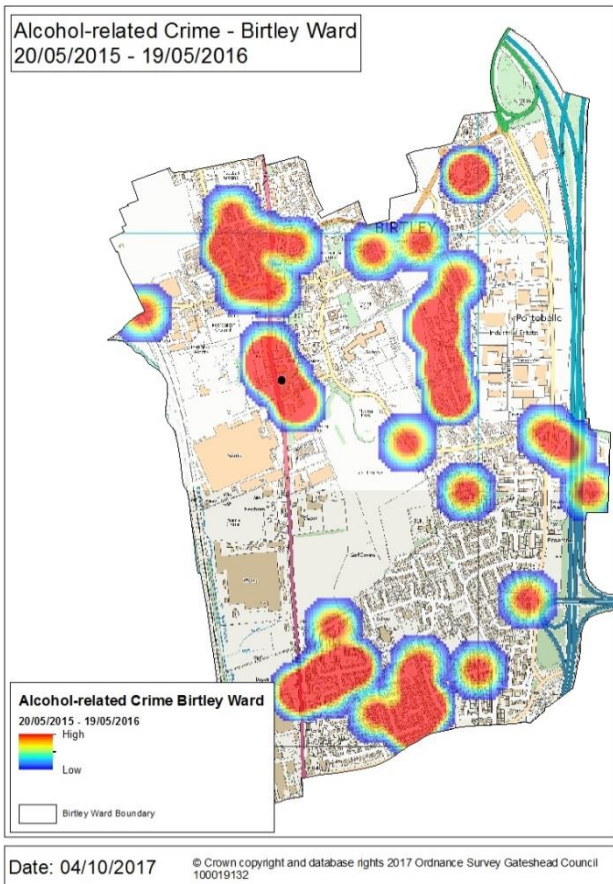

## Birtley Service Station

Please note, the location of the premises is represented on the map by a black circle

### Anti-Social Behaviour

Please note, in Gateshead, incidents of anti-social behaviour recorded by Northumbria Police during the period fell by 1%

- Between 20/05/2015 and 19/05/2016 there were 394 incidents of anti-social behaviour in the Birtley ward
- Between 20/05/2016 and 19/05/2017 there were 321 incidents of anti-social behaviour in the Birtley ward

## Crime

Please note, in Gateshead, recorded crime during the period increased by 34%

- Between 20/05/2015 and 19/05/2016 there were 527 crimes recorded in the Birtley ward
- More than a third of recorded crimes in this ward occurred between 20:00hrs and 01:00hrs (180 crimes; 34% of total)
- Between 20/05/2016 and 19/05/2017 there were 696 crimes recorded in the Birtley ward, an increase of 32% (+169 crimes)
- The peak times for recorded crime during the latter period are 17:00hrs– 18:00hrs (53 crimes), 20:00hrs – 21:00hrs (48 crimes) and midnight – 01:00hrs (48 crimes)

- Between 20/05/2015 and 19/05/2016 there were 52 crimes recorded in the Birtley ward that were deemed to be alcohol-related, equating to 10% of all recorded crime in this ward during the period
- 44% of crimes occurred between 23:00hrs and 04:00hrs
- Between 20/05/2016 and 19/05/2017 there were 70 crimes recorded in the Birtley ward that were deemed to be alcohol-related
- The peak time for these crimes is midnight – 01:00hrs