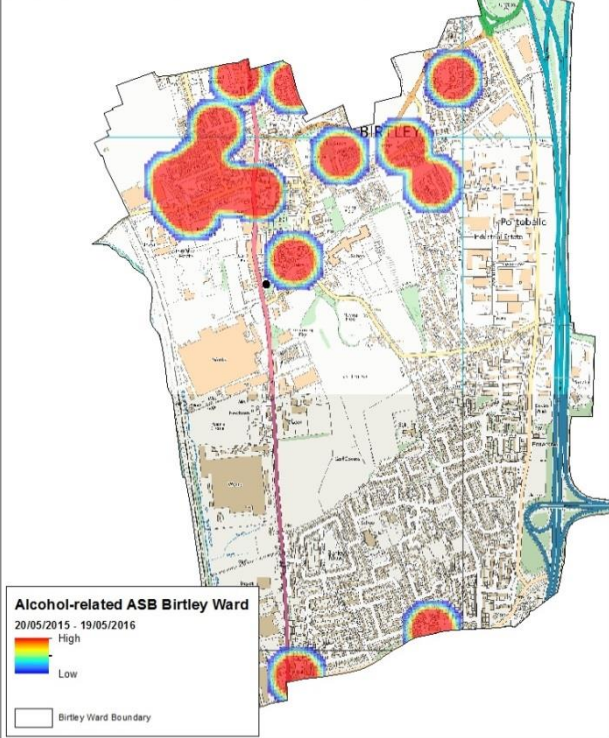

Alcohol-related Anti-Social Behaviour
Birtley Ward
20/05/2015 - 19/05/2016

Date: 04/10/2017

© Crown copyright and database rights 2017 Ordnance Survey Gateshead Council
100019132