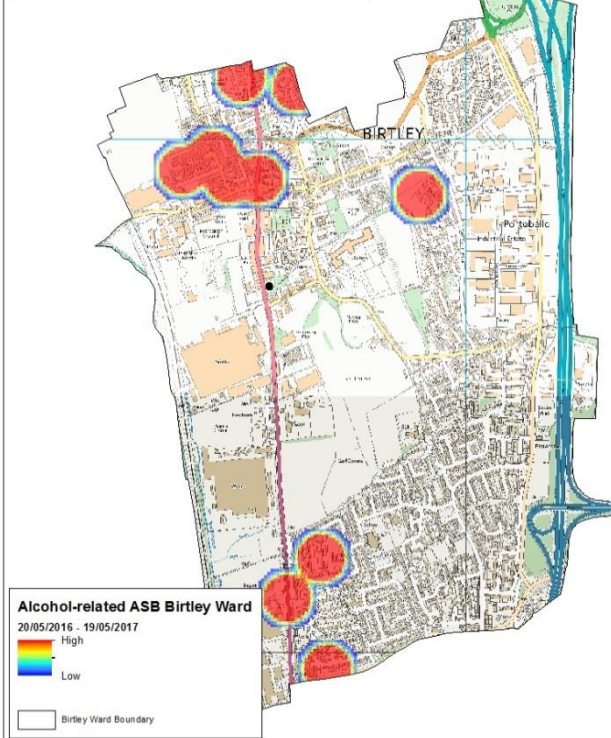

## Birtley Service Station

Please note, the location of the premises is represented on the map by a black circle

### Anti-Social Behaviour

Please note, in Gateshead, incidents of anti-social behaviour recorded by Northumbria Police during the period fell by 1%

- Between 20/05/2015 and 19/05/2016 there were 394 incidents of anti-social behaviour in the Birtley ward
- Between 20/05/2016 and 19/05/2017 there were 321 incidents of anti-social behaviour in the Birtley ward

Alcohol-related Anti-Social Behaviour  
Birtley Ward  
20/05/2015 - 19/05/2016

Date: 04/10/2017

© Crown copyright and database rights 2017 Ordnance Survey Gateshead Council  
100019132

Alcohol-related Anti-Social Behaviour  
Birtley Ward  
20/05/2016 - 19/05/2017

## Crime

Please note, in Gateshead, recorded crime during the period increased by 34%

- Between 20/05/2015 and 19/05/2016 there were 527 crimes recorded in the Birtley ward
- More than a third of recorded crimes in this ward occurred between 20:00hrs and 01:00hrs (180 crimes; 34% of total)
- Between 20/05/2016 and 19/05/2017 there were 696 crimes recorded in the Birtley ward, an increase of 32% (+169 crimes)
- The peak times for recorded crime during the latter period are 17:00hrs– 18:00hrs (53 crimes), 20:00hrs – 21:00hrs (48 crimes) and midnight – 01:00hrs (48 crimes)