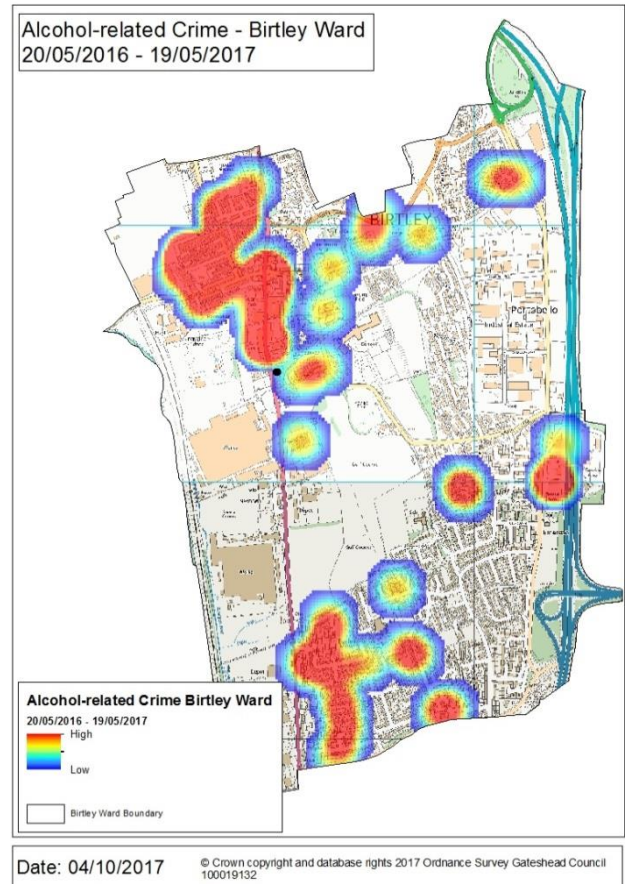

### Anti-Social Behaviour

Please note, in Gateshead, incidents of anti-social behaviour recorded by Northumbria Police during the period fell by 1%

- Between 20/05/2015 and 19/05/2016 there were 394 incidents of anti-social behaviour in the Birtley ward
- Between 20/05/2016 and 19/05/2017 there were 321 incidents of anti-social behaviour in the Birtley ward

Alcohol-related Anti-Social Behaviour  
Birtley Ward  
20/05/2015 - 19/05/2016

Date: 04/10/2017

© Crown copyright and database rights 2017 Ordnance Survey Gateshead Council  
100019132

Alcohol-related Anti-Social Behaviour  
Birtley Ward  
20/05/2016 - 19/05/2017

## Crime

Please note, in Gateshead, recorded crime during the period increased by 34%

- Between 20/05/2015 and 19/05/2016 there were 527 crimes recorded in the Birtley ward
- More than a third of recorded crimes in this ward occurred between 20:00hrs and 01:00hrs (180 crimes; 34% of total)
- Between 20/05/2016 and 19/05/2017 there were 696 crimes recorded in the Birtley ward, an increase of 32% (+169 crimes)
- The peak times for recorded crime during the latter period are 17:00hrs– 18:00hrs (53 crimes), 20:00hrs – 21:00hrs (48 crimes) and midnight – 01:00hrs (48 crimes)

- Between 20/05/2015 and 19/05/2016 there were 52 crimes recorded in the Birtley ward that were deemed to be alcohol-related, equating to 10% of all recorded crime in this ward during the period
- 44% of crimes occurred between 23:00hrs and 04:00hrs
- Between 20/05/2016 and 19/05/2017 there were 70 crimes recorded in the Birtley ward that were deemed to be alcohol-related
- The peak time for these crimes is midnight – 01:00hrs