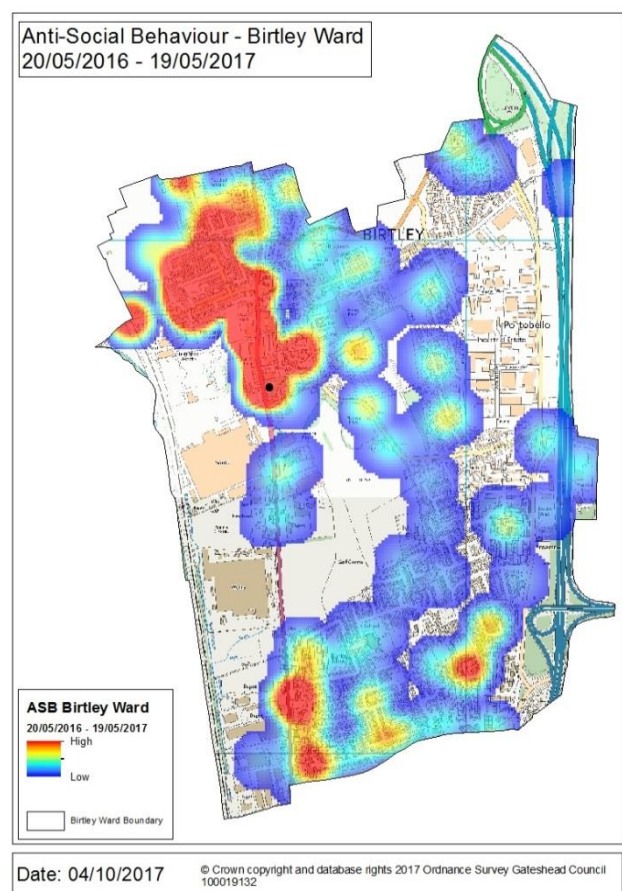

## Birtley Service Station

Please note, the location of the premises is represented on the map by a black circle

### Anti-Social Behaviour

Please note, in Gateshead, incidents of anti-social behaviour recorded by Northumbria Police during the period fell by 1%

- Between 20/05/2015 and 19/05/2016 there were 394 incidents of anti-social behaviour in the Birtley ward
- Between 20/05/2016 and 19/05/2017 there were 321 incidents of anti-social behaviour in the Birtley ward

## Crime

Please note, in Gateshead, recorded crime during the period increased by 34%

- Between 20/05/2015 and 19/05/2016 there were 527 crimes recorded in the Birtley ward
- More than a third of recorded crimes in this ward occurred between 20:00hrs and 01:00hrs (180 crimes; 34% of total)
- Between 20/05/2016 and 19/05/2017 there were 696 crimes recorded in the Birtley ward, an increase of 32% (+169 crimes)
- The peak times for recorded crime during the latter period are 17:00hrs– 18:00hrs (53 crimes), 20:00hrs – 21:00hrs (48 crimes) and midnight – 01:00hrs (48 crimes)

- Between 20/05/2015 and 19/05/2016 there were 52 crimes recorded in the Birtley ward that were deemed to be alcohol-related, equating to 10% of all recorded crime in this ward during the period
- 44% of crimes occurred between 23:00hrs and 04:00hrs
- Between 20/05/2016 and 19/05/2017 there were 70 crimes recorded in the Birtley ward that were deemed to be alcohol-related
- The peak time for these crimes is midnight – 01:00hrs