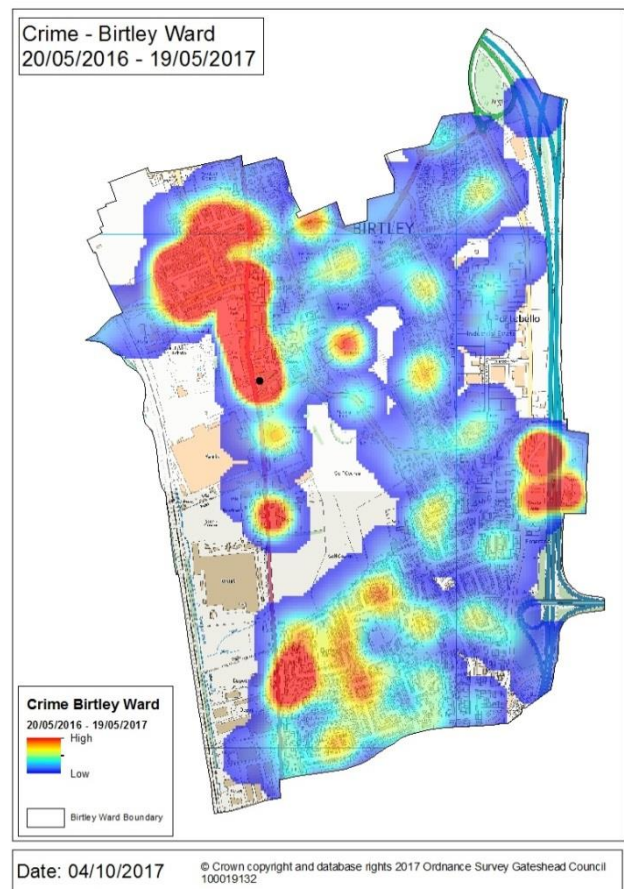

### Anti-Social Behaviour

Please note, in Gateshead, incidents of anti-social behaviour recorded by Northumbria Police during the period fell by 1%

- Between 20/05/2015 and 19/05/2016 there were 394 incidents of anti-social behaviour in the Birtley ward
- Between 20/05/2016 and 19/05/2017 there were 321 incidents of anti-social behaviour in the Birtley ward

Alcohol-related Anti-Social Behaviour  
Birtley Ward  
20/05/2015 - 19/05/2016

Date: 04/10/2017

© Crown copyright and database rights 2017 Ordnance Survey Gateshead Council  
100019132

Alcohol-related Anti-Social Behaviour  
Birtley Ward  
20/05/2016 - 19/05/2017

## Crime

Please note, in Gateshead, recorded crime during the period increased by 34%

- Between 20/05/2015 and 19/05/2016 there were 527 crimes recorded in the Birtley ward
- More than a third of recorded crimes in this ward occurred between 20:00hrs and 01:00hrs (180 crimes; 34% of total)
- Between 20/05/2016 and 19/05/2017 there were 696 crimes recorded in the Birtley ward, an increase of 32% (+169 crimes)
- The peak times for recorded crime during the latter period are 17:00hrs– 18:00hrs (53 crimes), 20:00hrs – 21:00hrs (48 crimes) and midnight – 01:00hrs (48 crimes)

- Between 20/05/2015 and 19/05/2016 there were 52 crimes recorded in the Birtley ward that were deemed to be alcohol-related, equating to 10% of all recorded crime in this ward during the period
- 44% of crimes occurred between 23:00hrs and 04:00hrs
- Between 20/05/2016 and 19/05/2017 there were 70 crimes recorded in the Birtley ward that were deemed to be alcohol-related
- The peak time for these crimes is midnight – 01:00hrs