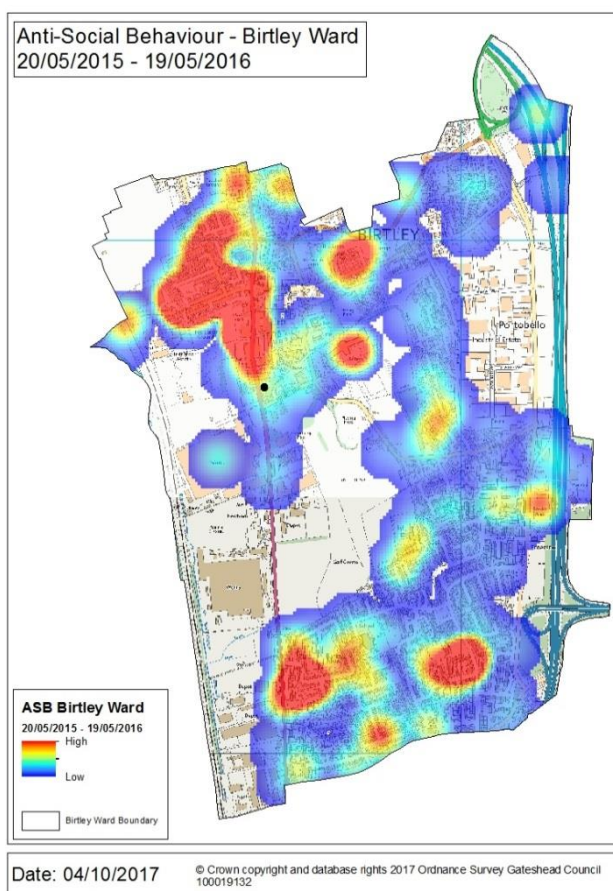

## Birtley Service Station

Please note, the location of the premises is represented on the map by a black circle

### Anti-Social Behaviour

Please note, in Gateshead, incidents of anti-social behaviour recorded by Northumbria Police during the period fell by 1%

- Between 20/05/2015 and 19/05/2016 there were 394 incidents of anti-social behaviour in the Birtley ward
- Between 20/05/2016 and 19/05/2017 there were 321 incidents of anti-social behaviour in the Birtley ward

## Crime

Please note, in Gateshead, recorded crime during the period increased by 34%

- Between 20/05/2015 and 19/05/2016 there were 527 crimes recorded in the Birtley ward
- More than a third of recorded crimes in this ward occurred between 20:00hrs and 01:00hrs (180 crimes; 34% of total)
- Between 20/05/2016 and 19/05/2017 there were 696 crimes recorded in the Birtley ward, an increase of 32% (+169 crimes)
- The peak times for recorded crime during the latter period are 17:00hrs– 18:00hrs (53 crimes), 20:00hrs – 21:00hrs (48 crimes) and midnight – 01:00hrs (48 crimes)

- Between 20/05/2015 and 19/05/2016 there were 52 crimes recorded in the Birtley ward that were deemed to be alcohol-related, equating to 10% of all recorded crime in this ward during the period
- 44% of crimes occurred between 23:00hrs and 04:00hrs
- Between 20/05/2016 and 19/05/2017 there were 70 crimes recorded in the Birtley ward that were deemed to be alcohol-related
- The peak time for these crimes is midnight – 01:00hrs